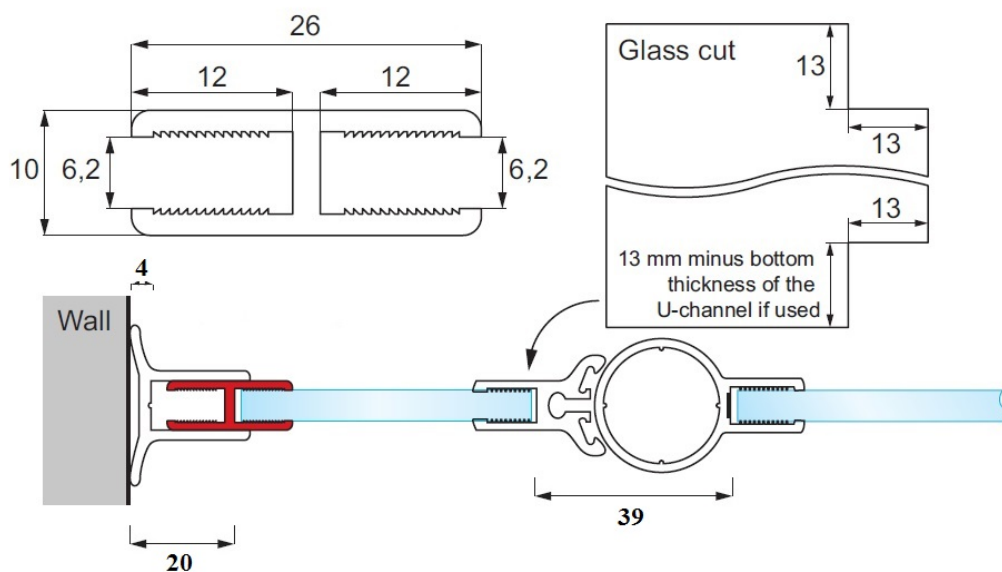

PRODUCT SHEET

Description:

H-Profile F/Lift Hinge, For Wall/Glass/Glass, CPL Finish, 1,9 Meters

Item number:

15.23.004-0

Units	Box	Carton	HS Code	Barcode
Pcs.	1	30	8302100090	
5704866464420				

SISO A/S

Mileparken 11
DK-2740 Skovlunde
Denmark
VAT: DK 24786013

Phone +45 45 830 900

www.siso.dk
siso@siso.dk

Danske Bank
Nytorv Branch
Copenhagen
SWIFT: DABADKKK

Account no.
4180 3112 112936
IBAN Account
DK7230003112112936