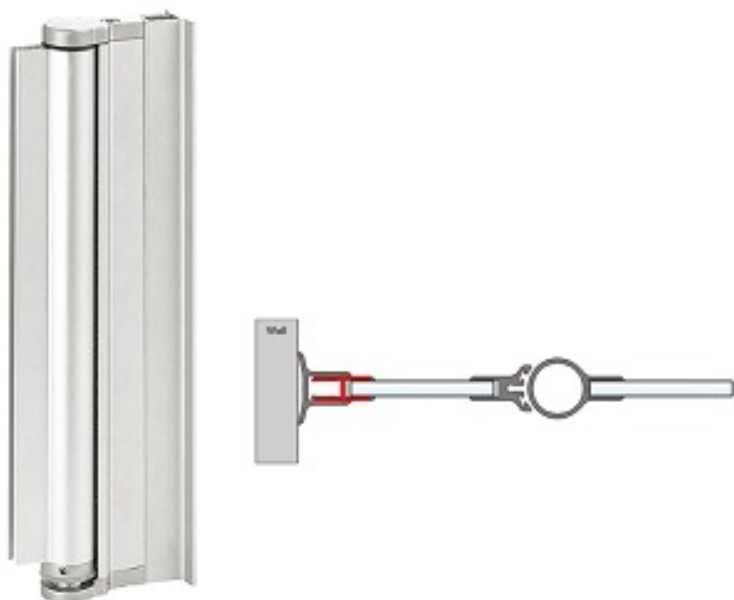

PRODUCT SHEET

Description:

H-Profile F/Lift Hinge, For Wall/Glass/Glass, CPL Finish, 1,9 Meters

Item number:

15.23.004-0

Units	Box	Carton	HS Code	Barcode
Pcs.	1	30	8302100090	
5704866464420				

SISO A/S

Mileparken 11
DK-2740 Skovlunde
Denmark
VAT: DK 24786013

Phone +45 45 830 900

www.siso.dk
siso@siso.dk

Danske Bank
Nytorv Branch
Copenhagen
SWIFT: DABADKKK

Account no.
4180 3112 112936
IBAN Account
DK7230003112112936